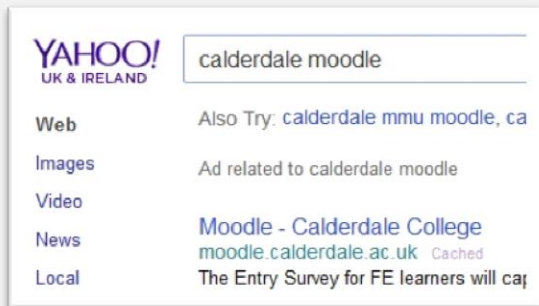

oodle - Logging on

Calderdale College Moodle can be found at <http://moodle.calderdale.ac.uk>

Alternatively you can find it by searching for "calderdale moodle". It will be the top listing.

fig1 Top result for "calderdale Moodle"