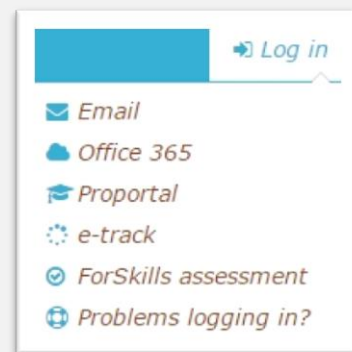

Problems Logging on

If your password doesn't work for you or you don't know it, please phone the Learning Resource Centre on 01422 399350 and ask them to change your password. You will need to provide your College ID number.

If your password doesn't work after you have had it changed then email sambg@calderdale.ac.uk with details or ask the LRC staff to take it further.